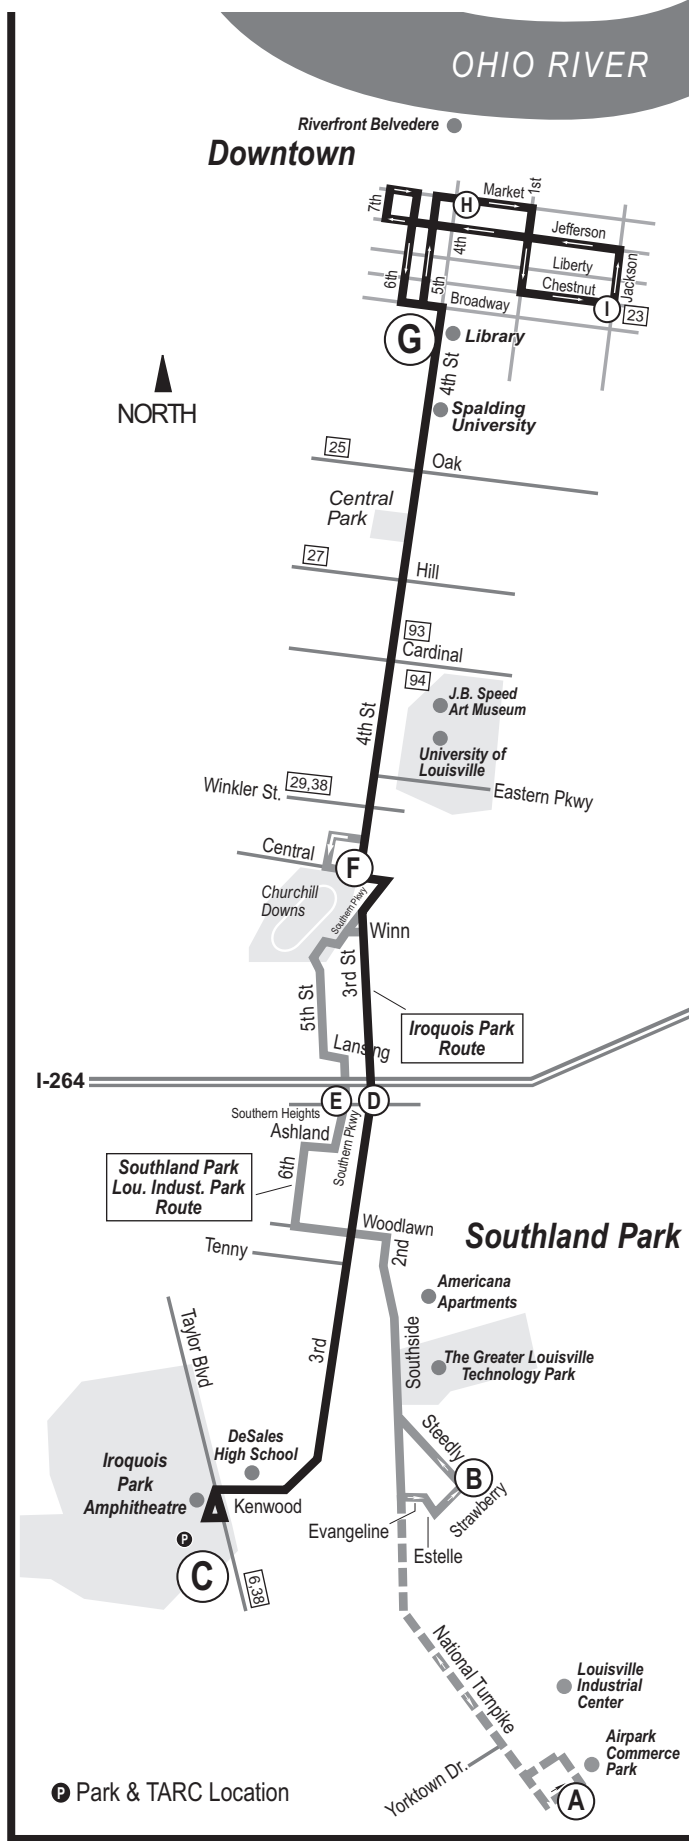

4 Fourth Street

Monday-Friday Northbound

(A)	(B)	(C)	(D)	(E)	(F)	(G)	(H)	(I)
Lou. Industrial Center	Steady Strawberry	New Cut Iroquois Park	3rd Southern Heights	Southern Parkway Southern Heights	4th Central	4th Broadway	Market 4th	Jackson Chestnut
					C5:04	5:19	5:24	5:31
	5:18	5:05	5:14		5:19	5:34	5:39	5:46
	5:48	5:35	5:44	5:29	5:49	6:04	6:09	6:16
		6:00	6:09	5:59	6:04	6:19	6:24	6:31
6:24	#	6:44	6:54	6:42	6:48	7:00	7:12	7:20
6:48	#	7:08	7:18	7:06	7:12	7:30	7:36	7:44
7:24	7:17			7:30	7:36	7:54	8:00	8:08
7:48	#	7:44	7:54	7:42	7:48	8:06	8:12	8:20
	8:17	8:08	8:18	8:06	8:12	8:30	8:36	8:45
		8:33	8:43	8:30	8:36	8:54	9:00	9:09
8:51	#	9:12	9:22	9:09	9:15	9:33	9:39	9:48
	9:35			9:48	9:28	9:46	9:52	10:01
		9:51	10:01	9:48	C9:41	9:59	10:05	10:14
10:09	#	10:30	10:40	10:27	10:33	10:51	10:57	11:06
	10:53			11:06	10:46	11:04	11:10	11:19
		11:09	11:19		C10:59	11:17	11:23	11:32
					11:12	11:30	11:36	11:45
11:27	#	11:48	11:58	11:45	11:25	11:43	11:49	11:58
					C11:38	11:56	12:02	12:11
					12:04	12:22	12:28	12:37
					C12:17	12:35	12:41	12:50
12:11		12:27	12:37	12:24	12:30	12:48	12:54	1:03
	12:50			1:03	12:43	1:01	1:07	1:16
	1:06	1:16			C12:56	1:14	1:20	1:29
					1:09	1:27	1:33	1:42
					1:22	1:40	1:46	1:55
1:24	#	1:44	1:54	1:42	C1:35	1:53	1:59	2:08
	2:04			2:17	2:00	2:18	2:24	2:33
					C2:12	2:30	2:36	2:45
					2:11	2:29	2:35	2:44
					2:24	2:42	2:48	2:57
2:23	#	2:19	2:29	2:41	2:35	2:53	2:59	3:08
	2:52	2:43	2:53	3:05	2:47	3:05	3:11	3:20
		3:07	3:17		3:11	3:29	3:35	3:44
					3:23	3:41	3:47	3:56
3:11	#	3:31	3:41	3:29	3:35	3:53	3:59	4:08
	3:40			3:53	3:47	4:05	4:11	4:20
		3:55	4:05		3:59	4:17	4:23	4:32
					4:11	4:29	4:35	4:44
					4:23	4:41	4:47	4:56
4:23	#	4:19	4:29	4:41	4:35	4:53	4:59	5:08
	4:49	4:43	4:53	5:07	4:47	5:05	5:11	5:20
		5:12	5:22		4:59	5:17	5:23	5:32
					5:13	5:30	5:36	5:44
					5:28	5:43	5:49	5:57
	5:29	5:46	5:56	5:40	5:45	6:00	6:06	6:14
	#	6:35	6:44	6:19	6:02	6:17	6:23	6:31
					6:24	6:38	6:43	6:50
					6:49	7:03	7:08	7:15
					7:14	7:28	7:33	7:40
	7:48	7:25	7:34	7:59	7:39	7:53	7:58	8:05
	8:38	8:15	8:24	8:49	8:04	8:18	8:23	8:30
		9:25	9:34		8:29	8:43	8:48	8:55
					8:54	9:08	9:13	9:20
					9:39	9:53	9:58	10:05
10:08		10:55	11:04	10:19	10:24	10:38	10:43	10:50
	11:38			11:49	11:09	11:23	11:28	11:35
					11:54	12:08	12:13	12:20

Monday-Friday Southbound