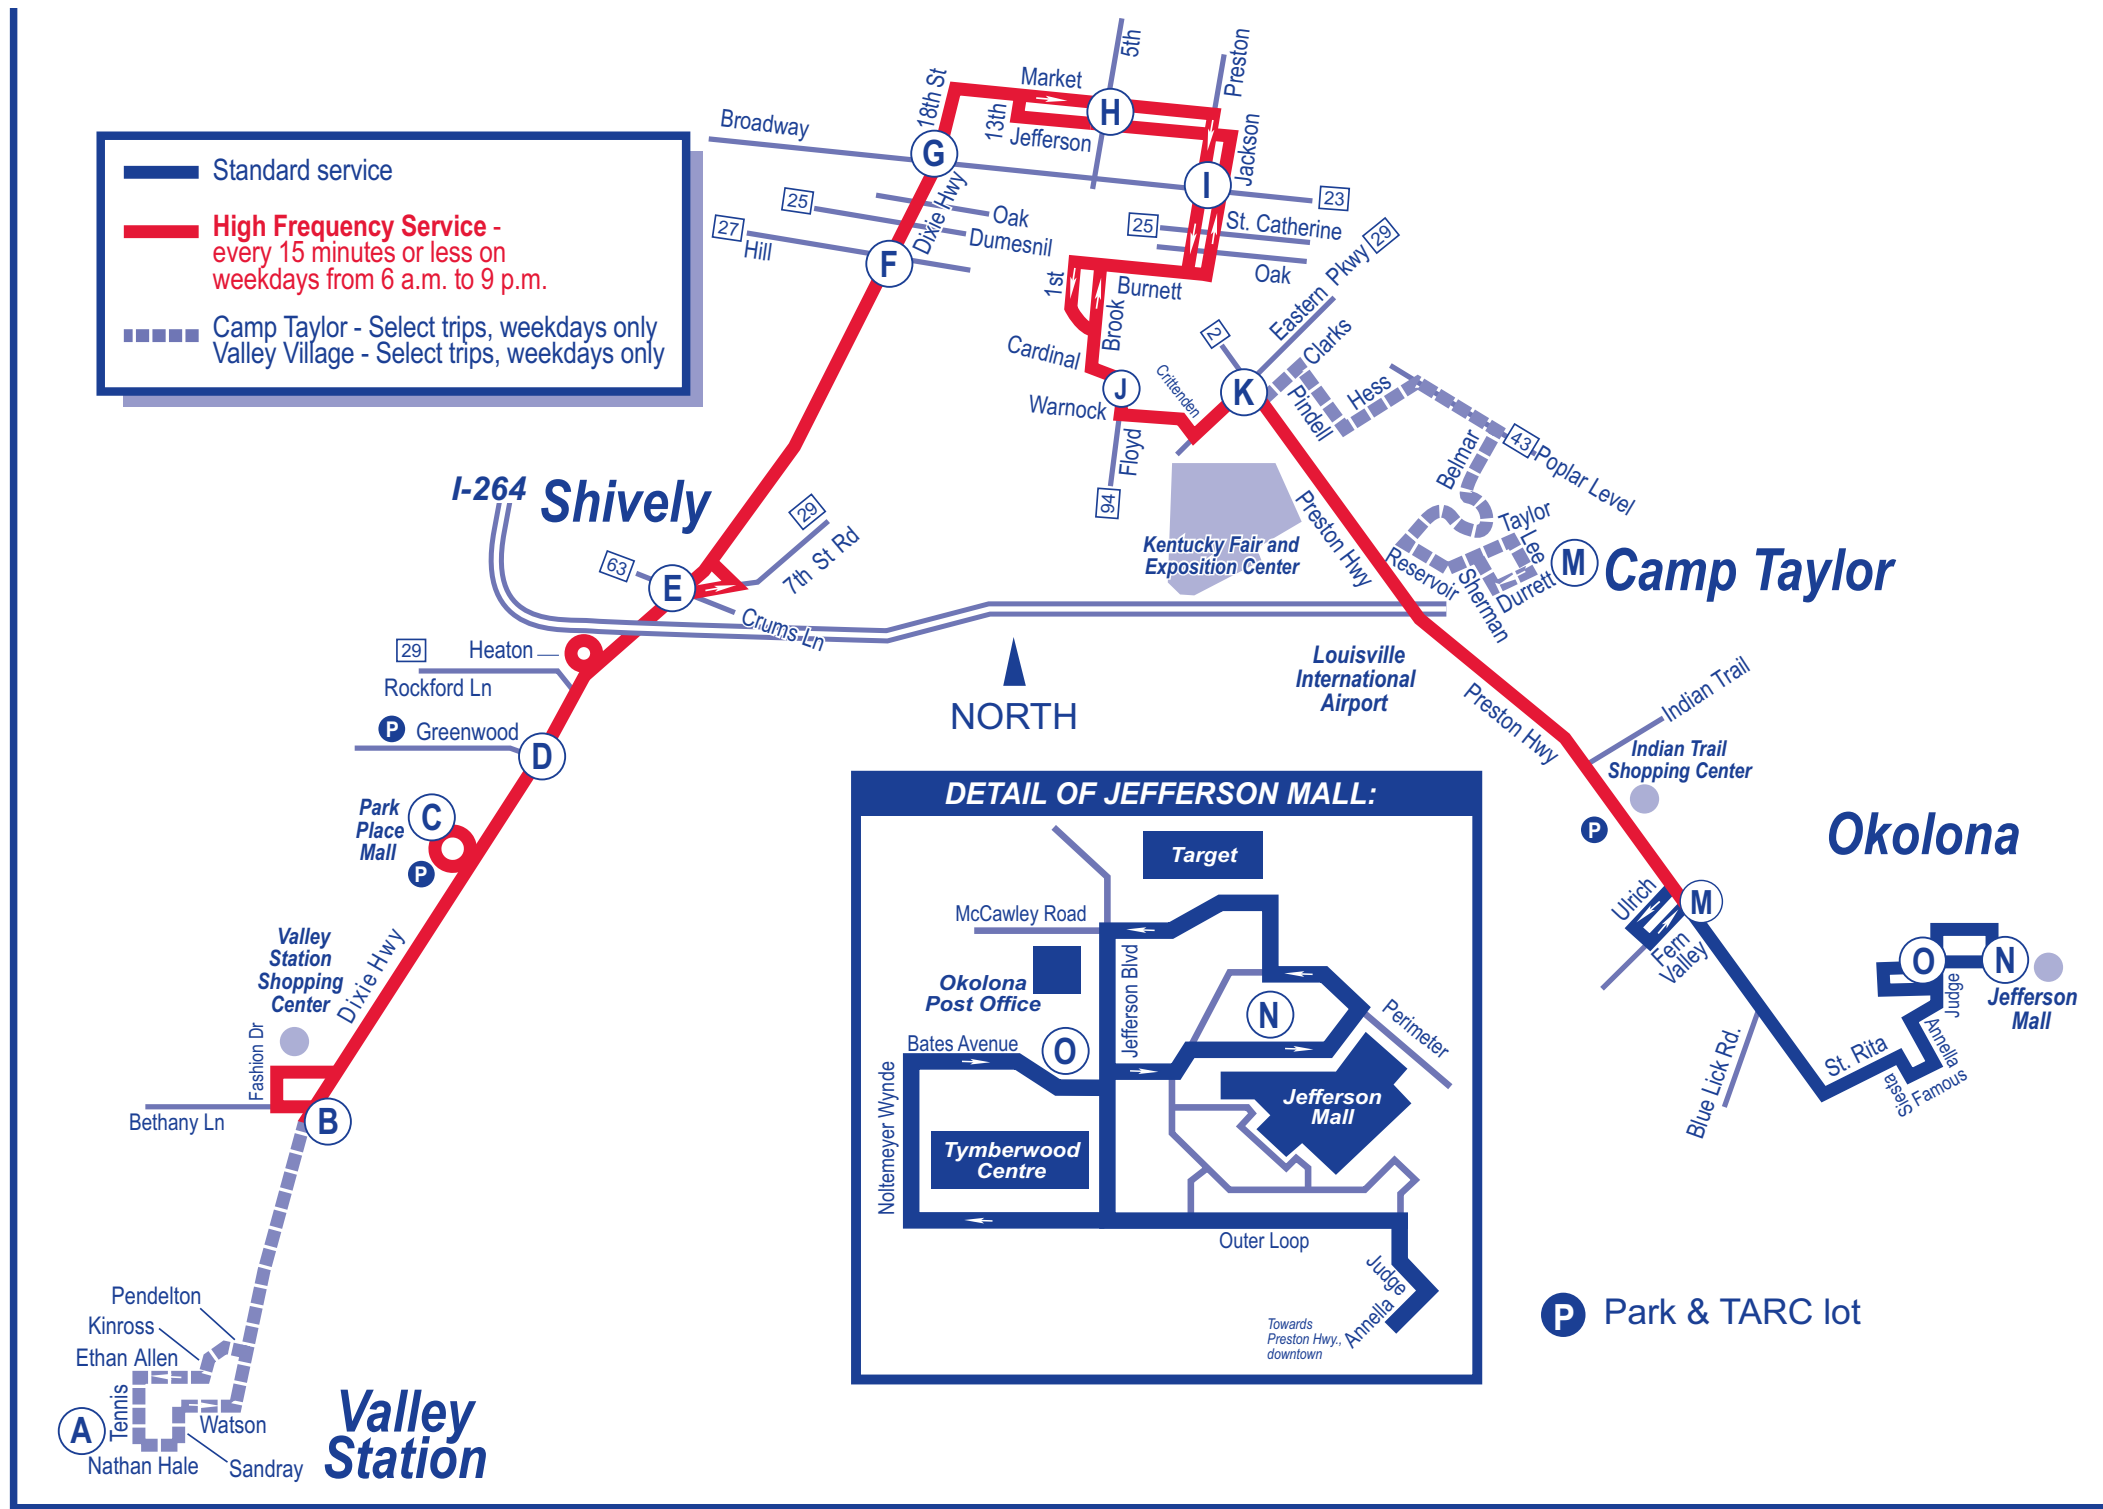

D - Time shown is on Dixie Highway. Valley Village trips do not pull into Valley Center.

S - Shively trip. Time shown is on Heaton Road at Dixie Highway.

F - Fern Valley Road trip. Time shown is on Ulrich Avenue near Fern Valley Road.

B - Broadway trip. Bus terminates on Dixie Highway or 18th Street at Broadway at time shown.

For Sunday Southbound see reverse side.

**BOLD** times represent P.M.

All trips are bike rack equipped and wheelchair accessible.

C - Trip operates to/from 5th Street at Central Avenue at time shown.

# - Trip operates to/from Airpark Commerce Park on National Turnpike and DOES NOT serve Evangeline Avenue, Strawberry Lane or Steedly Drive.

Express service is available between Fairdale, Iroquois Park and downtown. Please see Rt. 37x schedule for route and times.